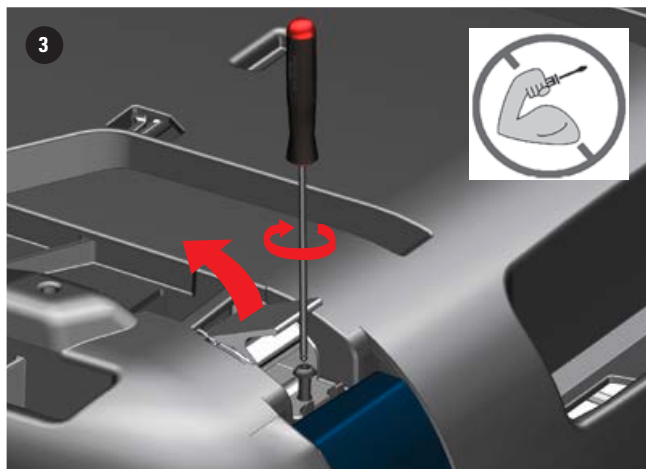

4pets<sup>®</sup> caree

**Zubehör/Equipment:**

- *Montageanleitung/  
Fitting instructions  
ISOFIX*

### Lieferumfang/Items supplied:

- Isofix Gurtsystem/Isofix harness system 2Stk/pcs
- Klemmschloss/Buckle 2Stk/pcs
- Schrauben/Screws 2Stk/pcs
- Infoblatt Montageanleitung/  
Fitting instructions information sheet 1Stk/pcs